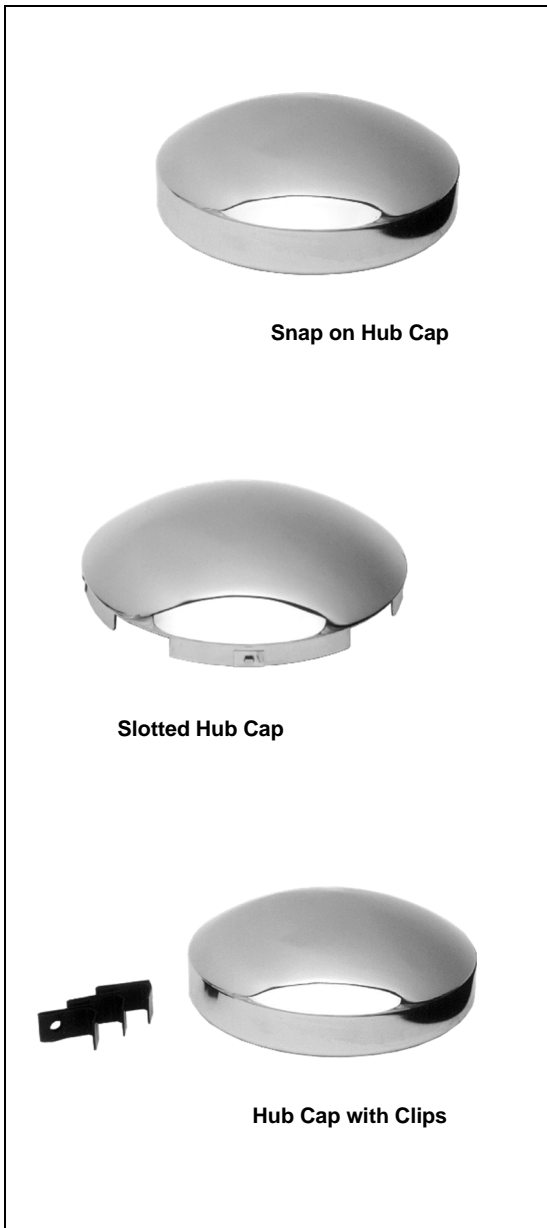

VEHICLE DRESS-UP COLLECTION

HUB CAPS PLAIN HUB CAPS

PART No.	DESCRIPTION
Z0007	7-1/4" Drive Axle Snap-on
Z0007C	7-1/4" Snap-on Cap with clips for Stemco/CR Caps
Z9103	8" Front & Rear Axle Snap-on
Z9103S	8" Front & Rear Axle Snap-on Stainless Steel
Z0009	8-1/8" Drive Axle Snap-on
Z9106	8-1/4" Drive Axle Snap-on
Z7001619	8-1/2" Drive Axle Snap-on
Z9104-EL	8-1/2" Drive Axle Snap-on with EUROLINERS Logo
Z0010-5N	8-5/8" 5 Notch
Z0011	8-5/8" Steer Axle Slotted Cap with clips
Z0011S	8-5/8" Steer Axle Slotted Cap with Clips Stainless Steel
Z9100	202mm Drive Snap-on
Z7001491	220mm Slotted Cap with clips 10 stud alloy wheels
Z9208	9-1/4" Drive Axle Snap on with Clips
ZSG1494	280mm 10 clip 10mm Lip Cap with clips (Hino alloy front)
Z0014	280mm Steer Axle 5 clip on 1" Lip (Hino front)
Z0014-S	280mm Steer Axle Clip on Locator in recess Stainless Steel
Z0014-5	11" (247mm) Front clip on 5 notch 1" Lip

HUB CAPS WITH INSPECTION HOLE

PART No.	DESCRIPTION
Z0007H	7-1/4" Drive Axle Snap-on
Z0007H-C	7-14" Drive Axle Cap with clips & inspection hole
Z9103H	8" Drive Axle Snap-on
Z0009H	8-1/8" Drive Axle Snap-on
Z0011H	8-5/8" Steer Axle Slotted Cap with clips & inspection hole

VEHICLE DRESS-UP COLLECTION

HUB CAP CLIP SET

PART NUMBER	DESCRIPTION
Z9000C	Clip Set for Z0007C/Z0007HC Hub Caps

PROPAR CHROME AXLE HUB CAP

PART NUMBER	DESCRIPTION
Z0008	Slides over plastic Propar hub cap.(Snap-On)

CHROME AXLE COVER

PART NUMBER	DESCRIPTION
Z2016	Rear Drive Axle 10/11.25" 9.25" Deep

ADAPTER RING

PART NUMBER	DESCRIPTION
Z7001451	For Z9103, Z9103H 8" Hub Caps

DRESS DISCS & RINGS

PART NUMBER	DESCRIPTION
Z4017RHS	Dress Ring 10Stud 335PCD 23mm Bracket Hole