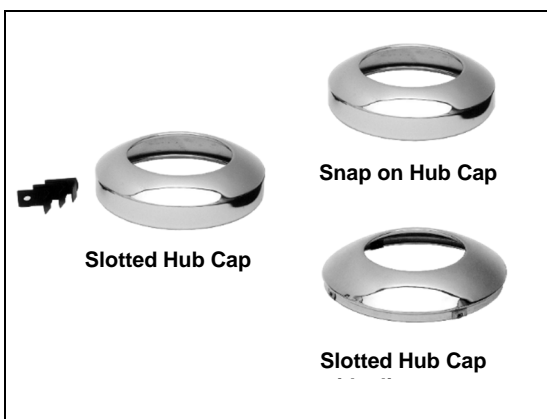

VEHICLE DRESS-UP COLLECTION

HUB CAPS PLAIN HUB CAPS

PART No.	DESCRIPTION
Z0007	7-1/4" Drive Axle Snap-on
Z0007C	7-1/4" Snap-on Cap with clips for Stemco/CR Caps
Z9103	8" Front & Rear Axle Snap-on
Z9103S	8" Front & Rear Axle Snap-on Stainless Steel
Z0009	8-1/8" Drive Axle Snap-on
Z9106	8-1/4" Drive Axle Snap-on
Z7001619	8-1/2" Drive Axle Snap-on
Z9104-EL	8-1/2" Drive Axle Snap-on with EUROLINERS Logo
Z0010-5N	8-5/8" 5 Notch
Z0011	8-5/8" Steer Axle Slotted Cap with clips
Z0011S	8-5/8" Steer Axle Slotted Cap with Clips Stainless Steel
Z9100	202mm Drive Snap-on
Z7001491	220mm Slotted Cap with clips 10 stud alloy wheels
Z9208	9-1/4" Drive Axle Snap on with Clips
ZSG1494	280mm 10 clip 10mm Lip Cap with clips (Hino alloy front)
Z0014	280mm Steer Axle 5 clip on 1" Lip (Hino front)
Z0014-S	280mm Steer Axle Clip on Locator in recess Stainless Steel
Z0014-5	11" (247mm) Front clip on 5 notch 1" Lip

HUB CAPS WITH INSPECTION HOLE

PART No.	DESCRIPTION
Z0007H	7-1/4" Drive Axle Snap-on
Z0007H-C	7-14" Drive Axle Cap with clips & inspection hole
Z9103H	8" Drive Axle Snap-on
Z0009H	8-1/8" Drive Axle Snap-on
Z0011H	8-5/8" Steer Axle Slotted Cap with clips & inspection hole

VEHICLE DRESS-UP COLLECTION

HUB CAP CLIP SET

PART NUMBER	DESCRIPTION
Z9000C	Clip Set for Z0007C/Z0007HC Hub Caps

PROPAR CHROME AXLE HUB CAP

PART NUMBER	DESCRIPTION
Z0008	Slides over plastic Propar hub cap.(Snap-On)

CHROME AXLE COVER

PART NUMBER	DESCRIPTION
Z2016	Rear Drive Axle 10/11.25" 9.25" Deep

ADAPTER RING

PART NUMBER	DESCRIPTION
Z7001451	For Z9103, Z9103H 8" Hub Caps

DRESS DISCS & RINGS

PART NUMBER	DESCRIPTION
Z4017RHS	Dress Ring 10Stud 335PCD 23mm Bracket Hole