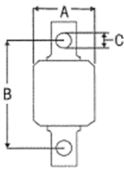

Z32174-000

RT380
European Suspension
ERF "C" Series

A	B	C
90mm 3-1/2"	111mm 4-3/8"	15.8mm 5/8"

Z46736-000L (ZE2816)

A	B	C
69.8mm 2-3/4"	82.5mm 3-1/4"	28.5mm 1-1/8"

Z47691-000L (ZE5275)

A	B	C
50.8mm 2"	111mm 4-3/8"	15.8mm 5/8"

Z47692-000L (ZE5276)

A	B	C
50.8mm 2"	76.2mm 3"	22mm 7/8"

Z69210-000H (ZE10322)

A	B	C
50.8mm 2"	111mm 4-3/8"	19.05mm 3/4"

Z44697-000L (ZE2228)

A	B	C
69.8mm 2-3/4"	203.2mm 8"	76.2mm 3"

HENDRICKSON TORQUE ROD BUSHES