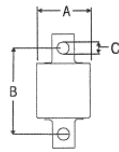

Z46735-000L (ZE2815)

A	B	C
69.8mm 2-3/4"	177mm 7"	48mm 1-7/8"

Z64697-000 (ZE10309)

A	B	C
50.8mm 2"	203mm 8"	76.20mm 3"

ZS0876

HN460
European "A" Frame
(Square Section "A" Frame)

A	B	C
90mm 3-1/2"	133mm 5-1/4"	20mm 3/4"

ZS0870

HN460
European "A" Frame
(Square Section "A" Frame)
Pivot End

A	B	C
90mm 3-1/2"	74mm 2-7/8"	Tapered 30mm 1-1/8" 40mm 1-9/16"

HENDRICKSON PRIMAAX POPULAR PARTS

Z58648-000

Primaax
Quik-Align Pivot Bush