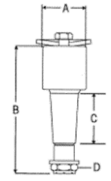

Z47692-000L (ZE5276)

A	B	C
50.8mm 2"	76.2mm 3"	22mm 7/8"

Z69210-000H (ZE10322)

A	B	C
50.8mm 2"	111mm 4-3/8"	19.05mm 3/4"

Z44697-000L (ZE2228)

A	B	C
69.8mm 2-3/4"	203.2mm 8"	76.2mm 3"

HENDRICKSON TORQUE ROD BUSHES

Z46735-000L (ZE2815)

A	B	C
69.8mm 2-3/4"	177mm 7"	48mm 1-7/8"

Z64697-000 (ZE10309)

A	B	C
50.8mm 2"	203mm 8"	76.20mm 3"

ZS0876

HN460
European "A" Frame
(Square Section "A" Frame)

A	B	C
90mm 3-1/2"	133mm 5-1/4"	20mm 3/4"

ZS0870

HN460
European "A" Frame
(Square Section "A" Frame)
Pivot End

A	B	C
90mm 3-1/2"	74mm 2-7/8"	Tapered 30mm 1-1/8" 40mm 1-9/16"

HENDRICKSON PRIMAAX POPULAR PARTS

Z58648-000

Primaax
Quik-Align Pivot Bush