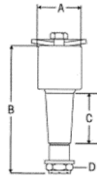

Z47692-000L (ZE5276)

A	B	C
50.8mm 2"	76.2mm 3"	22mm 7/8"

Z69210-000H (ZE10322)

A	B	C
50.8mm 2"	111mm 4-3/8"	19.05mm 3/4"

Z44697-000L (ZE2228)

A	B	C
69.8mm 2-3/4"	203.2mm 8"	76.2mm 3"

HENDRICKSON TORQUE ROD BUSHES

Z46735-000L (ZE2815)

A	B	C
69.8mm 2-3/4"	177mm 7"	48mm 1-7/8"

Z64697-000 (ZE10309)

A	B	C
50.8mm 2"	203mm 8"	76.20mm 3"

ZS0876

HN460
European "A" Frame
(Square Section "A" Frame)

A	B	C
90mm 3-1/2"	133mm 5-1/4"	20mm 3/4"

ZS0870

HN460
European "A" Frame
(Square Section "A" Frame)
Pivot End

A	B	C
90mm 3-1/2"	74mm 2-7/8"	Tapered 30mm 1-1/8" 40mm 1-9/16"

HENDRICKSON PRIMAAX POPULAR PARTS

Z58648-000

Primaax
Quik-Align Pivot Bush