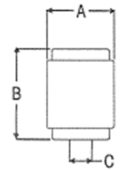

Z46736-000L (ZE2816)

A	B	C
69.8mm 2-3/4"	82.5mm 3-1/4"	28.5mm 1-1/8"