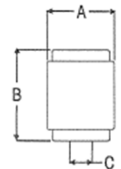

Z32174-000

RT380
European Suspension
ERF "C" Series

A	B	C
90mm 3-1/2"	111mm 4-3/8"	15.8mm 5/8"

Z46736-000L (ZE2816)

A	B	C
69.8mm 2-3/4"	82.5mm 3-1/4"	28.5mm 1-1/8"

Z47691-000L (ZE5275)

A	B	C
50.8mm 2"	111mm 4-3/8"	15.8mm 5/8"

Z47692-000L (ZE5276)

A	B	C
50.8mm 2"	76.2mm 3"	22mm 7/8"

Z69210-000H (ZE10322)

A	B	C
50.8mm 2"	111mm 4-3/8"	19.05mm 3/4"

Z44697-000L (ZE2228)

A	B	C
69.8mm 2-3/4"	203.2mm 8"	76.2mm 3"

HENDRICKSON TORQUE ROD BUSHES

Z46735-000L (ZE2815)

A	B	C
69.8mm 2-3/4"	177mm 7"	48mm 1-7/8"

Z64697-000 (ZE10309)

A	B	C
50.8mm 2"	203mm 8"	76.20mm 3"

ZS0876

HN460
European "A" Frame
(Square Section "A" Frame)

A	B	C
90mm 3-1/2"	133mm 5-1/4"	20mm 3/4"