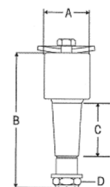

Z47692-000L (ZE5276)

A	B	C
50.8mm 2"	76.2mm 3"	22mm 7/8"

Z69210-000H (ZE10322)

A	B	C
50.8mm 2"	111mm 4-3/8"	19.05mm 3/4"

Z44697-000L (ZE2228)

A	B	C
69.8mm 2-3/4"	203.2mm 8"	76.2mm 3"

HENDRICKSON TORQUE ROD BUSHES

Z46735-000L (ZE2815)

A	B	C
69.8mm 2-3/4"	177mm 7"	48mm 1-7/8"

Z64697-000 (ZE10309)

A	B	C
50.8mm 2"	203mm 8"	76.20mm 3"

ZS0876

HN460
European "A" Frame
(Square Section "A" Frame)

A	B	C
90mm 3-1/2"	133mm 5-1/4"	20mm 3/4"

ZS0870

HN460
European "A" Frame
(Square Section "A" Frame)
Pivot End

A	B	C
90mm 3-1/2"	74mm 2-7/8"	Tapered 30mm 1-1/8" 40mm 1-9/16"

HENDRICKSON PRIMAAX POPULAR PARTS

Z58648-000

Primaax
Quik-Align Pivot Bush