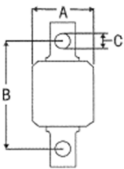

Z32174-000

RT380
European Suspension
ERF "C" Series

A	B	C
90mm 3-1/2"	111mm 4-3/8"	15.8mm 5/8"

Z46736-000L (ZE2816)

A	B	C
69.8mm 2-3/4"	82.5mm 3-1/4"	28.5mm 1-1/8"

Z47691-000L (ZE5275)

A	B	C
50.8mm 2"	111mm 4-3/8"	15.8mm 5/8"

Z47692-000L (ZE5276)

A	B	C
50.8mm 2"	76.2mm 3"	22mm 7/8"

Z69210-000H (ZE10322)

A	B	C
50.8mm 2"	111mm 4-3/8"	19.05mm 3/4"

Z44697-000L (ZE2228)

A	B	C
69.8mm 2-3/4"	203.2mm 8"	76.2mm 3"

HENDRICKSON TORQUE ROD BUSHES

Z46735-000L (ZE2815)

A	B	C
69.8mm 2-3/4"	177mm 7"	48mm 1-7/8"

Z64697-000 (ZE10309)

A	B	C
50.8mm 2"	203mm 8"	76.20mm 3"

ZS0876

HN460
European "A" Frame
(Square Section "A" Frame)

A	B	C
90mm 3-1/2"	133mm 5-1/4"	20mm 3/4"