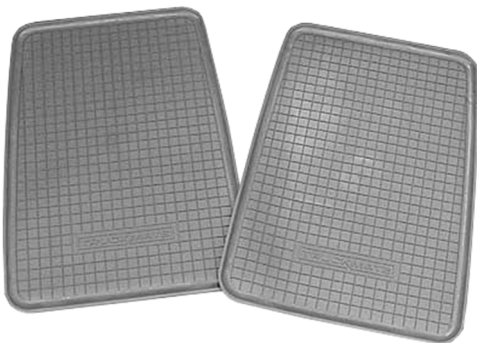

#### KONETA TYPE WHITE PLASTIC MUDFLAPS

**Z312424** 24 x 24" Plain

**Z312430** 24 x 30" Plain

**Z312436** 24 x 36" Plain

**Z392424** 24 x 24" Ribbed

**Z392430** 24 x 30" Ribbed

**Z392436** 24 x 36" Ribbed

#### TRUCKMATE UNIVERSAL MUDFLAPS

620mm x 450mm

**ZMAT-TM**

Features:

- Provides a robust heavy-duty wear surface to protect interior floor coverings
- Unique outer lip ensures dirt and debris stays on the mat
- Non slip backing
- Easy to clean