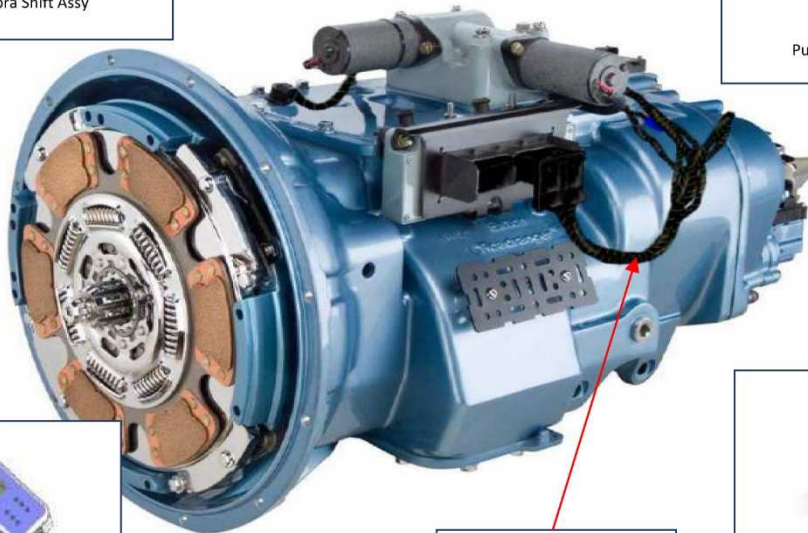

Roadranger®

AutoShift

GEN 3 AUTOSHIFT TRANSMISSION

ZK3978
Cobra Shift Assy

ZK3736RX
Transmission Control

Z4306043
Push Button Assembly

ZK3438
Position Sensor

ZE00GS0001
Gear Display

ZK3681
Transmission Harness

ZK3682
Range & Splitter Valve Kit

ZK4148
Speed Sensor Kit

Z4305452
Gasket, Electric System

ZK4223RX
X-Y Shifter

EATON For Genuine Durability and Reliability