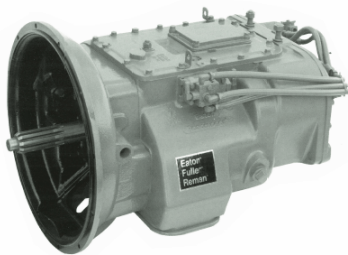

Roadranger[®]

**STOCKIST OF A COMPREHENSIVE
RANGE OF EATON ROADRANGER
TRANSMISSIONS AND PARTS**

EATON Factory Rebuild Transmissions

ZRTLO16918BX

1650 lb.ft. 18 Speed Transmission

ZRTLO16918BXHINO

Hino Spec18 Speed Transmission

ZRTLO18918BX

1850 lb.ft. 18 Speed Transmission

ZRTLO20918BX

2050 lb.ft. 18 Speed Transmission

ZRTLO22918BX

2250 lb.ft. 18 Speed Transmission

Z6109

9 Speed Synchromesh Transmission

ZES11109

9 Speed Synchromesh Transmission

EATON for Genuine Durability and Reliability