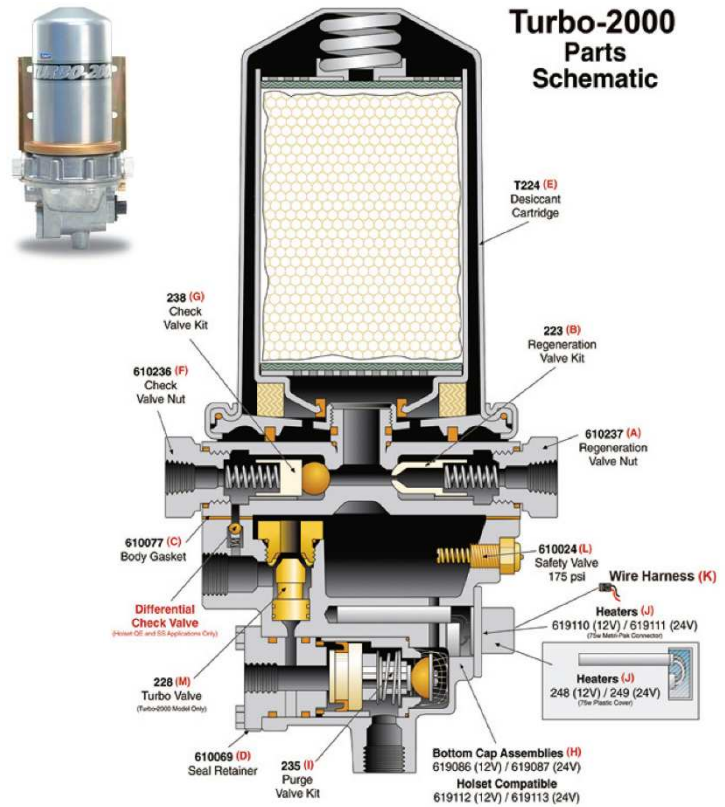

AIR DRYERS

AIR DRYER & COMPONENTS

PART NUMBER		APPLICATION
Air Dryer Assemblies Z4324150320 12Volt Z4324150290 24Volt		12 & 24 Volt Econ Air Dryer Assemblies Suits vehicles fitted with and without Econ Compressors.

PART NUMBER		APPLICATION
Spin on Cartridge ZEBS2227 Equivalent to: Wabco 4324102227 Bendix 272897SP (AD6) Mann Hummel TB1374X		To suit Wabco Series Air Dryers 432.410 ... 432.415 ... 432.420. ...

PART NUMBER		PART NUMBER	
Silencer Z4324070700 To suit Wabco Series Air Dryers 432.415 ...		Plug and Harness ZEKWA638A To suit Wabco Series Air Dryers 432.415 ...	

CR TURBO 2000 AIR DRYER REPAIR KITS

Part Number	Description
ZT224	Desiccant Cartridge
ZT224A	Desiccant Cartridge
ZT228	Turbo Valve Kit
ZT235	Purge Valve Kit
ZT238	Check Valve Kit

AIR DRYER CARTRIDGES

Turbo 2000