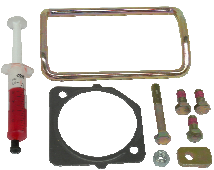

MERITOR DX195 Front Drive Axle Brake Caliper & Repair Kit

ZDX19539 RH Caliper
ZDX19540 LH Caliper
 Disc Pads not included

ZAD8380
 Brake Pad Set

ZMCK1178
 Bolt Kit

ZMCK1192
 Boot Seal Kit

ZMCK1154
 Stabilizer Bar Kit

ZMCK1171
 Slide Pin Seal Kit

ZMCK1294
 Eccentric Shaft & Fittings

MERITOR DX225 Rear Drive Axle Brake Caliper & Repair Kits

ZDX225211013K RH Caliper
ZDX225211014K LH Caliper
 Disc Pads not included

ZKIT225020
 Brake Pad Set

ZMCK1178
 Bolt Kit

ZMCK1192
 Boot Seal Kit

ZMCK1173
 Slide Pin & Seal Kit

ZMCK1159
 Stabilizer Bar Kit

ZMCK1294
 Eccentric Shaft & Fittings

MERITOR EX225 Rear Drive Axle Brake Caliper & Repair Kit

ZEX225H201XX000 RH Caliper
ZEX225H202XX000 LH Caliper
 Disc Pads not included

ZMDPEX225
 Brake Pad Set

ZKIT225210
 Disc Pad Retainer Kit

ZKIT225207
 Disc Pad Wear Indicator

ZKIT225200
 Slide Pin Kit

ZKIT225201
 Boot/Cover Kit

ROR DX195 Trailer Axle Brake Caliper & Repair Kits

Z15224837 RH Caliper
Z15224836 LH Caliper
 Disc Pads not included