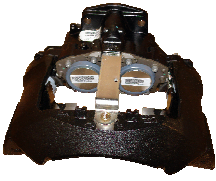

ZMCK1171
 Slide Pin Seal Kit

ZMCK1294
 Eccentric Shaft & Fittings

MERITOR DX225 Rear Drive Axle Brake Caliper & Repair Kits

ZDX225211013K RH Caliper
ZDX225211014K LH Caliper
 Disc Pads not included

ZKIT225020
 Brake Pad Set

ZMCK1178
 Bolt Kit

ZMCK1192
 Boot Seal Kit

ZMCK1173
 Slide Pin & Seal Kit

ZMCK1159
 Stabilizer Bar Kit

ZMCK1294
 Eccentric Shaft & Fittings

MERITOR EX225 Rear Drive Axle Brake Caliper & Repair Kit

ZEX225H201XX000 RH Caliper
ZEX225H202XX000 LH Caliper
 Disc Pads not included

ZMDPEX225
 Brake Pad Set

ZKIT225210
 Disc Pad Retainer Kit

ZKIT225207
 Disc Pad Wear Indicator

ZKIT225200
 Slide Pin Kit

ZKIT225201
 Boot/Cover Kit

ROR DX195 Trailer Axle Brake Caliper & Repair Kits

Z15224837 RH Caliper
Z15224836 LH Caliper
 Disc Pads not included

ZAD8380
 Brake Pad Set

ZMCK1290
 LH Adjuster Kit

ZMCK1291
 RH Adjuster Kit

ZMCK1171
 Overhaul Kit

ZMCK1192
 Seal & Bolt Kit

ZMCK1294
 Eccentric Shaft & Seal Kit

ROR ELSA 195 Trailer Axle Brake Caliper & Repair Kits