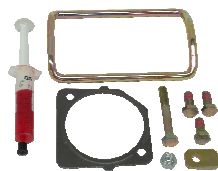

MERITOR DX195 Front Drive Axle Brake Caliper & Repair Kit

ZDX19539 RH Caliper
ZDX19540 LH Caliper
 Disc Pads not included

ZAD8380
 Brake Pad Set

ZMCK1178
 Bolt Kit

ZMCK1192
 Boot Seal Kit

ZMCK1154
 Stabilizer Bar Kit

ZMCK1171
 Slide Pin Seal Kit

ZMCK1294
 Eccentric Shaft & Fittings

MERITOR DX225 Rear Drive Axle Brake Caliper & Repair Kits

ZDX225211013K RH Caliper
ZDX225211014K LH Caliper
 Disc Pads not included

ZKIT225020
 Brake Pad Set

ZMCK1178
 Bolt Kit

ZMCK1192
 Boot Seal Kit

ZMCK1173
 Slide Pin & Seal Kit

ZMCK1159
 Stabilizer Bar Kit

ZMCK1294
 Eccentric Shaft & Fittings

MERITOR EX225 Rear Drive Axle Brake Caliper & Repair Kit

ZEX225H201XX000 RH Caliper
ZEX225H202XX000 LH Caliper
 Disc Pads not included

ZMDPEX225
 Brake Pad Set

ZKIT225210
 Disc Pad Retainer Kit

ZKIT225207
 Disc Pad Wear Indicator

ZKIT225200
 Slide Pin Kit

ZKIT225201
 Boot/Cover Kit

ROR DX195 Trailer Axle Brake Caliper & Repair Kits

Z15224837 RH Caliper
Z15224836 LH Caliper
 Disc Pads not included