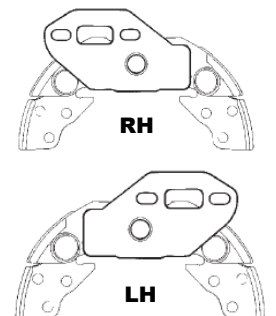

ZMDPEX225
 Brake Pad Set

ZKIT225210
 Disc Pad Retainer Kit

ZKIT225207
 Disc Pad Wear Indicator

ZKIT225200
 Slide Pin Kit

ZKIT225201
 Boot/Cover Kit

ROR DX195 Trailer Axle Brake Caliper & Repair Kits

Z15224837 RH Caliper
Z15224836 LH Caliper
 Disc Pads not included

ZAD8380
 Brake Pad Set

ZMCK1290
 LH Adjuster Kit

ZMCK1291
 RH Adjuster Kit

ZMCK1171
 Overhaul Kit

ZMCK1192
 Seal & Bolt Kit

ZMCK1294
 Eccentric Shaft & Seal Kit

ROR ELSA 195 Trailer Axle Brake Caliper & Repair Kits

ZLRG702 RH Caliper
ZLRG703 LH Caliper
 Disc Pads not included

ZKLTE0178R
 Brake Pad Set

ZMCK1253
 Disc Pad Retainer Kit

ZMCK1254
 Disc Pad Wear Indicator

ZMCK1139
 Slide Pin Kit

BPW SB3745 (KNORR SB/SN K013173 & K013174) Trailer Axle Brake Caliper & Repair Kits