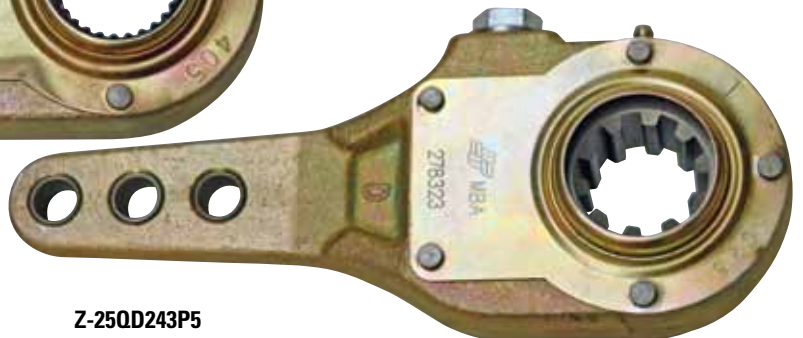

JUNE 2010

TRUCKMATE

Load Angle

140mm x 1050mm x 10mm. Injection moulded from high quality polypropylene. Very robust product designed for heavy transport industry. With UV stabilisation, the load angle will last for many years in extreme conditions.

SMG Hub Seals

Z-35066 **\$21.00** each nett
 Z-42627 **\$30.00** each nett
 Z-46305 **\$24.00** each nett
 Z-47692 **\$27.00** each nett
 Z-47697 **\$24.00** each nett

TRUCKMATE

Plain White Mudflaps

Z-NZ1824 **\$28.00** each nett
 Z-NZ1824AS **\$36.00** each nett
 Z-NZ2424 **\$29.00** each nett
 Z-NZ2424AS **\$37.00** each nett
 Z-NZ3024 **\$32.00** each nett
 Z-NZ3024AS **\$43.00** each nett

RED HOT SPECIALS

Cyclo Carb Clean

Z-C1

\$3.00
each nett

Hella Daytime Running Lamp Kit

Z-5617-0E

\$164.00
each nett

Slack Adjusters

Z-E2459BK

1½" 28 spline 5½ and 6" length

Purchase any combination
of TWO or more for only

\$19.00
each nett

Z-25QD243P5

1½" 10 spline 5, 6 and 7" length

Available from Truck Stops branches nationwide: Whangarei 09-438 8525, Auckland 09-276 1120, South Auckland 09-279 0902, Hamilton 07-843 3817, Mt Maunganui 07-575 6445, Mt Maunganui Volvo Division 07-574 9107, Rotorua 07-345 5589, Taupo 07-378 6683, Napier 06-842 2260, Palmerston North 06-356 7179, Wellington 04-570 3998, Nelson 03-547 0212, Christchurch 03-349 9133, Dunedin 03-455 3116, Invercargill 03-214 9128