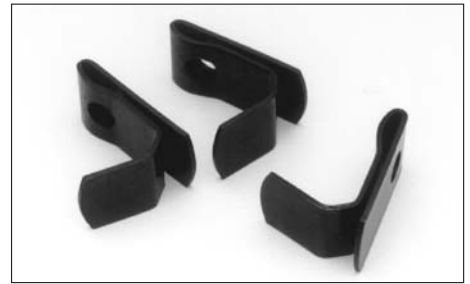

VEHICLE DRESS-UP COLLECTION

PART No.	DESCRIPTION
Z-9000C	Clip set for Z-0007C / Z-0007H-C

ADAPTER RING

PART No.	DESCRIPTION
Z-7001451	For Z-9103, Z-9103H, 8" Hub caps

PROPAR AXLE HUB CAP

PART No.	DESCRIPTION
Z-0008	Slides over olastic propar hub cap

STAINLESS STEEL HUB CAPS

PART No.	DESCRIPTION
Z-9103S	8" Front/rear

PART No.	DESCRIPTION
Z-0011S	8 ⁵ / ₈ " Front