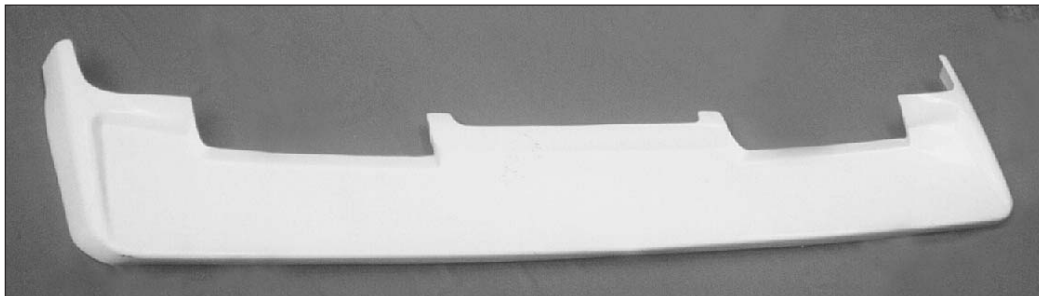

1 Headlamp Covers

2 Headlamp Covers

3 Headlamp Covers

4 Headlamp Covers

5 Spotlamp Covers

6 Spotlamp Covers

7 Monsoon Weathershields

Photos are indicative only - various models may differ slightly

8 Sunvisors

9 Sunvisors

10 Stoneguards

11 Roof Air Deflector

12 Cab-Side Air Deflector

Photos are indicative only - various models may differ slightly

HEADLAMP COVERS

DESCRIPTION	PKG QTY	PART NUMBER		APPLICATION
1 Perspex	Set of 2	33MO29408K		G330/340 Manager G300/340 Maxter
Wire Mesh (Black)		N80MO1578M		
2 Metal Grille (Silver)	Single	5010 133 917		
2 Metal Grille	Left	5010306813		Kerax
	Right	5010306857		
3 Wire Mesh	Single	N80MO990M2		G330 Midliner
4 Perspex (w/"Renault" logo)	Set of 2	R-HG416		H250/340 Premium, Qantum, Kerax
5 Perspex	Set of 2	33MO29407K		G330 Manager, G340 Maxter