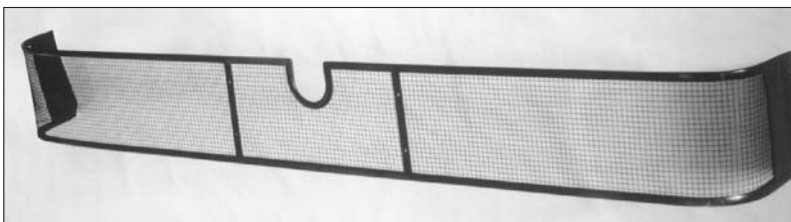

1 Headlamp Covers

2 Headlamp Covers

3 Headlamp Covers

4 Headlamp Covers

5 Spotlamp Covers

6 Spotlamp Covers

7 Monsoon Weathershields

Photos are indicative only - various models may differ slightly

8 Sunvisors

9 Sunvisors

10 Stoneguards

11 Roof Air Deflector

12 Cab-Side Air Deflector

Photos are indicative only - various models may differ slightly

HEADLAMP COVERS

DESCRIPTION	PKG QTY	PART NUMBER		APPLICATION
1 Perspex	Set of 2	33MO29408K		G330/340 Manager G300/340 Maxter
Wire Mesh (Black)		N80MO1578M		
2 Metal Grille (Silver)	Single	5010 133 917		
2 Metal Grille	Left	5010306813		Kerax
	Right	5010306857		
3 Wire Mesh	Single	N80MO990M2		G330 Midliner
4 Perspex (w/"Renault" logo)	Set of 2	R-HG416		H250/340 Premium, Qantum, Kerax
5 Perspex	Set of 2	33MO29407K		G330 Manager, G340 Maxter