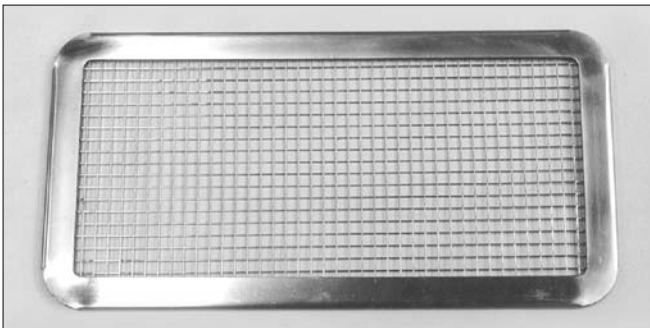

1 Headlamp Covers

2 Headlamp Covers

3 Headlamp Covers

4 Headlamp Covers

5 Spotlamp Covers

6 Spotlamp Covers

7 Monsoon Weathershields

Photos are indicative only - various models may differ slightly

8 Sunvisors

9 Sunvisors

10 Stoneguards

11 Roof Air Deflector

12 Cab-Side Air Deflector

Photos are indicative only - various models may differ slightly

HEADLAMP COVERS

DESCRIPTION	PKG QTY	PART NUMBER		APPLICATION
1 Perspex	Set of 2	33MO29408K		G330/340 Manager G300/340 Maxter
Wire Mesh (Black)		N80MO1578M		
2 Metal Grille (Silver)	Single	5010 133 917		
2 Metal Grille	Left	5010306813		Kerax
	Right	5010306857		
3 Wire Mesh	Single	N80MO990M2		G330 Midliner
4 Perspex (w/"Renault" logo)	Set of 2	R-HG416		H250/340 Premium, Qantum, Kerax
5 Perspex	Set of 2	33MO29407K		G330 Manager, G340 Maxter