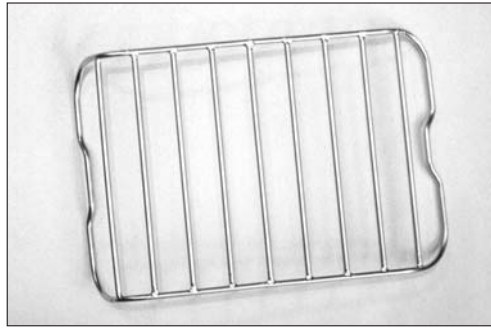

1 Headlamp Covers

2 Headlamp Covers

3 Headlamp Covers

4 Headlamp Covers

5 Spotlamp Covers

6 Spotlamp Covers

7 Monsoon Weathershields

Photos are indicative only - various models may differ slightly

8 Sunvisors

9 Sunvisors

10 Stoneguards

11 Roof Air Deflector

12 Cab-Side Air Deflector

Photos are indicative only - various models may differ slightly

HEADLAMP COVERS

DESCRIPTION	PKG QTY	PART NUMBER		APPLICATION
1 Perspex	Set of 2	33MO29408K		G330/340 Manager G300/340 Maxter
Wire Mesh (Black)		N80MO1578M		
2 Metal Grille (Silver)	Single	5010 133 917		
2 Metal Grille	Left	5010306813		Kerax
	Right	5010306857		
3 Wire Mesh	Single	N80MO990M2		G330 Midliner
4 Perspex (w/"Renault" logo)	Set of 2	R-HG416		H250/340 Premium, Qantum, Kerax
5 Perspex	Set of 2	33MO29407K		G330 Manager, G340 Maxter