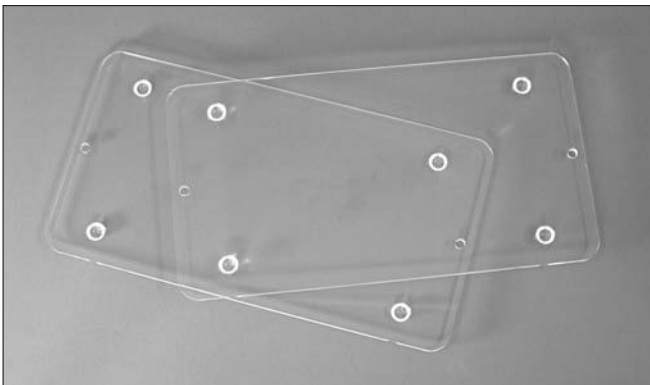

1 Headlamp Covers

2 Headlamp Covers

3 Headlamp Covers

4 Headlamp Covers

5 Spotlamp Covers

6 Spotlamp Covers

7 Monsoon Weathershields

Photos are indicative only - various models may differ slightly

8 Sunvisors

9 Sunvisors

10 Stoneguards

11 Roof Air Deflector

12 Cab-Side Air Deflector

Photos are indicative only - various models may differ slightly

HEADLAMP COVERS

DESCRIPTION	PKG QTY	PART NUMBER		APPLICATION
1 Perspex	Set of 2	33MO29408K		G330/340 Manager G300/340 Maxter
Wire Mesh (Black)		N80MO1578M		
2 Metal Grille (Silver)	Single	5010 133 917		
2 Metal Grille	Left	5010306813		Kerax
	Right	5010306857		
3 Wire Mesh	Single	N80MO990M2		G330 Midliner
4 Perspex (w/"Renault" logo)	Set of 2	R-HG416		H250/340 Premium, Qantum, Kerax
5 Perspex	Set of 2	33MO29407K		G330 Manager, G340 Maxter

SPOTLAMP COVERS

DESCRIPTION	PKG QTY	PART NUMBER		APPLICATION
Perspex	Set of 2	33MO29407K		G330/340 Manager, 340 Maxter
6 Perspex (w/"Renault" logo)	Set of 2	R-HG417		H250/340 Premium, Qantum

MONSOON WEATHERSHIELDS

DESCRIPTION	SIDE	PART NUMBER	APPLICATION
7 Perspex	Right	M-8532D	G260/290 Midliner
7 Perspex	Right	M-9213D	G330/340 Manager, G300/340 Maxter
7 Perspex	Right	R-9731RH	H250/340 Premium, Qantum, Kerax
	Left	R-9731LH	