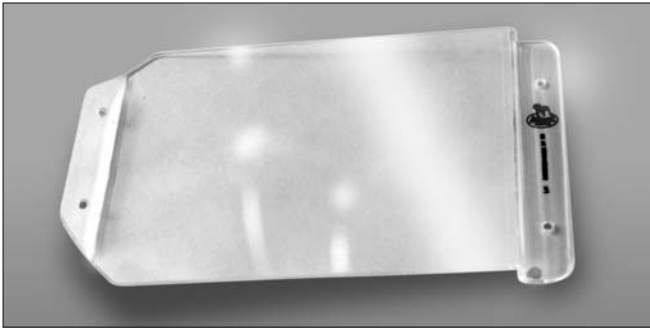

1 Headlamp Covers

2 Headlamp Covers

3 Headlamp Covers

4 Headlamp Covers

5 Spotlamp Covers

6 Spotlamp Covers

7 Monsoon Weathershields

Photos are indicative only - various models may differ slightly

8 Sunvisors

9 Sunvisors

10 Stoneguards

11 Roof Air Deflector

12 Cab-Side Air Deflector

Photos are indicative only - various models may differ slightly

HEADLAMP COVERS

DESCRIPTION	PKG QTY	PART NUMBER		APPLICATION
1 Perspex	Set of 2	33MO29408K		G330/340 Manager G300/340 Maxter
Wire Mesh (Black)		N80MO1578M		
2 Metal Grille (Silver)	Single	5010 133 917		
2 Metal Grille	Left	5010306813		Kerax
	Right	5010306857		
3 Wire Mesh	Single	N80MO990M2		G330 Midliner
4 Perspex (w/"Renault" logo)	Set of 2	R-HG416		H250/340 Premium, Qantum, Kerax
5 Perspex	Set of 2	33MO29407K		G330 Manager, G340 Maxter