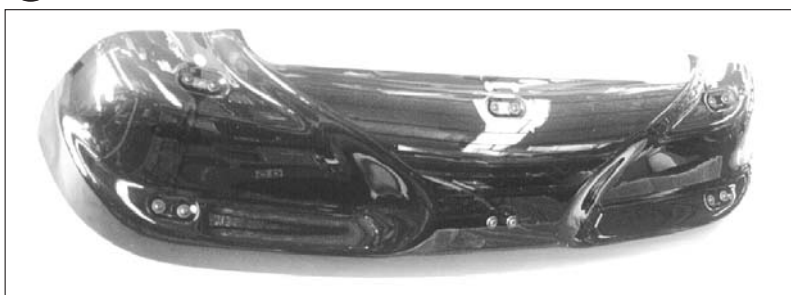

1 Headlamp Covers

2 Headlamp Covers

3 Headlamp Covers

4 Headlamp Covers

5 Spotlamp Covers

6 Spotlamp Covers

7 Monsoon Weathershields

Photos are indicative only - various models may differ slightly

8 Sunvisors

9 Sunvisors

10 Stoneguards

11 Roof Air Deflector

12 Cab-Side Air Deflector

Photos are indicative only - various models may differ slightly

HEADLAMP COVERS

DESCRIPTION	PKG QTY	PART NUMBER		APPLICATION
1 Perspex	Set of 2	33MO29408K		G330/340 Manager G300/340 Maxter
Wire Mesh (Black)		N80MO1578M		
2 Metal Grille (Silver)	Single	5010 133 917		
2 Metal Grille	Left	5010306813		Kerax
	Right	5010306857		
3 Wire Mesh	Single	N80MO990M2		G330 Midliner
4 Perspex (w/"Renault" logo)	Set of 2	R-HG416		H250/340 Premium, Qantum, Kerax
5 Perspex	Set of 2	33MO29407K		G330 Manager, G340 Maxter