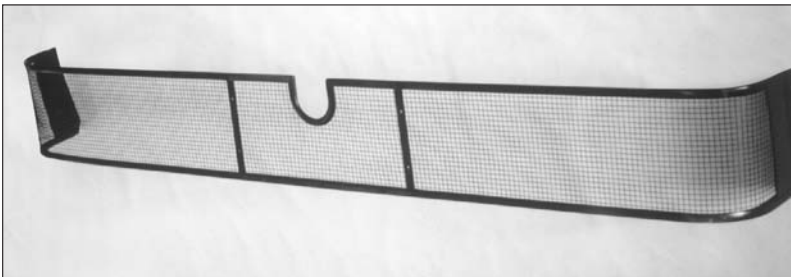

1 Headlamp Covers

2 Spotlamp Covers

3 Monsoon Weathershields

4 Sunvisors

5 Stoneguards

6 Mudflaps

Photos are indicative only - various models may differ slightly

HEADLAMP COVERS

DESCRIPTION	PKG QTY	PART NUMBER	APPLICATION
1 Perspex (w/"ERF" logo)	Set of 2	ERF021	E-Series (SP4B Cab)
1 Perspex (w/"ERF" logo)	Set of 2	ERF058	EC-Series

SPOTLAMP COVERS

DESCRIPTION	PKG QTY	PART NUMBER	APPLICATION
2 Perspex (w/"ERF" logo)	Set of 2	ERF040	E-Series EC-Series (w/Jumbo Spot Lamps)

MONSOON WEATHERSHIELDS

DESCRIPTION	SIDE	PART NUMBER	APPLICATION
3 Perspex	Right	ERF066	C-Series E-Series
3 Perspex	Right	ERF062	EC-Series
	Left	ERF048	

SUNVISORS

DESCRIPTION	PART NUMBER	SUPPORT BRACKET KIT PART No.	APPLICATION
4 Fibreglass	ERF060	ERF011 <i>Includes Stoneguard Bracket</i>	B-Series C-Series
		ERF059 <i>Stoneguard Bracket not included</i>	
4 Fibreglass	ERF051	ERF052	E-Series
4 Fibreglass	ERF080	ERF071	EC-Series (w/Rest Cab, without Air Kit)
4 Fibreglass	ERF081		EC-Series (w/Sleeper-Rest Cab and Air Kit)

STONEGUARDS

DESCRIPTION	COLOUR	PART NUMBER	APPLICATION
5 12"	Black	ERF050	B-Series C-Series E-Series
5 12"	Black	ERF067	EC-Series

**MUDFLAPS**

DESCRIPTION	PKG QTY	SIDE	COLOUR	PART NUMBER	APPLICATION
6 15"x 24" (w/"ERF" logo)	Single	RH / LH	White/Red & Blue Logo	E-EM1524ASMSP3	Various
6 24"x 24" Anti-Spray (w/"ERF" logo)	Single	RH / LH	White/Red & Blue Logo	E-EM2424ASMSP3	Various