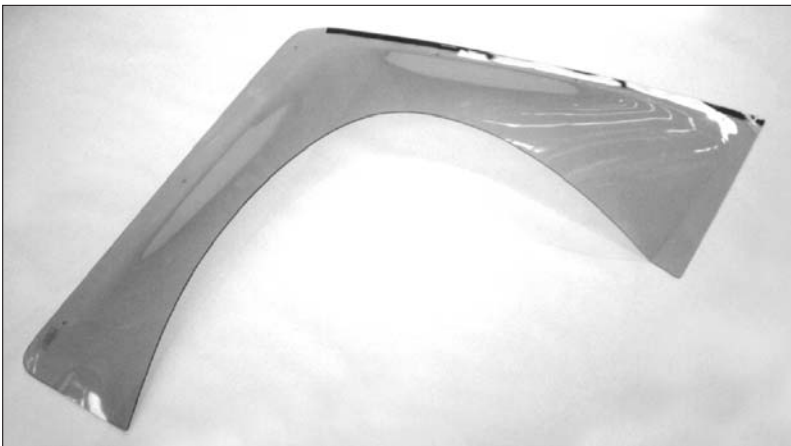

1 Headlamp Covers

2 Spotlamp Covers

3 Monsoon Weathershields

4 Sunvisors

5 Stoneguards

6 Mudflaps

Photos are indicative only - various models may differ slightly

HEADLAMP COVERS

DESCRIPTION	PKG QTY	PART NUMBER	APPLICATION
1 Perspex (w/"ERF" logo)	Set of 2	ERF021	E-Series (SP4B Cab)
1 Perspex (w/"ERF" logo)	Set of 2	ERF058	EC-Series

SPOTLAMP COVERS

DESCRIPTION	PKG QTY	PART NUMBER	APPLICATION
2 Perspex (w/"ERF" logo)	Set of 2	ERF040	E-Series EC-Series (w/Jumbo Spot Lamps)