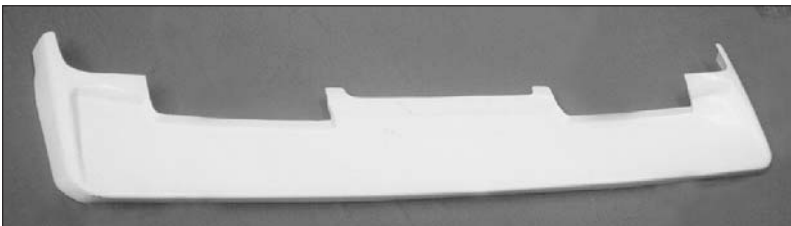

1 Headlamp Covers

2 Spotlamp Covers

3 Monsoon Weathershields

4 Sunvisors

5 Stoneguards

6 Mudflaps

Photos are indicative only - various models may differ slightly

HEADLAMP COVERS

DESCRIPTION	PKG QTY	PART NUMBER	APPLICATION
1 Perspex (w/"ERF" logo)	Set of 2	ERF021	E-Series (SP4B Cab)
1 Perspex (w/"ERF" logo)	Set of 2	ERF058	EC-Series

SPOTLAMP COVERS

DESCRIPTION	PKG QTY	PART NUMBER	APPLICATION
2 Perspex (w/"ERF" logo)	Set of 2	ERF040	E-Series EC-Series (w/Jumbo Spot Lamps)

MONSOON WEATHERSHIELDS

DESCRIPTION	SIDE	PART NUMBER	APPLICATION
3 Perspex	Right	ERF066	C-Series E-Series
3 Perspex	Right	ERF062	EC-Series
	Left	ERF048	

SUNVISORS

DESCRIPTION	PART NUMBER	SUPPORT BRACKET KIT PART No.	APPLICATION
4 Fibreglass	ERF060	ERF011 <i>Includes Stoneguard Bracket</i>	B-Series C-Series
		ERF059 <i>Stoneguard Bracket not included</i>	
4 Fibreglass	ERF051	ERF052	E-Series
4 Fibreglass	ERF080	ERF071	EC-Series (w/Rest Cab, without Air Kit)
4 Fibreglass	ERF081		EC-Series (w/Sleeper-Rest Cab and Air Kit)

STONEGUARDS

DESCRIPTION	COLOUR	PART NUMBER	APPLICATION
5 12"	Black	ERF050	B-Series C-Series E-Series
5 12"	Black	ERF067	EC-Series

**MUDFLAPS**

DESCRIPTION	PKG QTY	SIDE	COLOUR	PART NUMBER	APPLICATION
6 15"x 24" (w/"ERF" logo)	Single	RH / LH	White/Red & Blue Logo	E-EM1524ASMSP3	Various
6 24"x 24" Anti-Spray (w/"ERF" logo)	Single	RH / LH	White/Red & Blue Logo	E-EM2424ASMSP3	Various