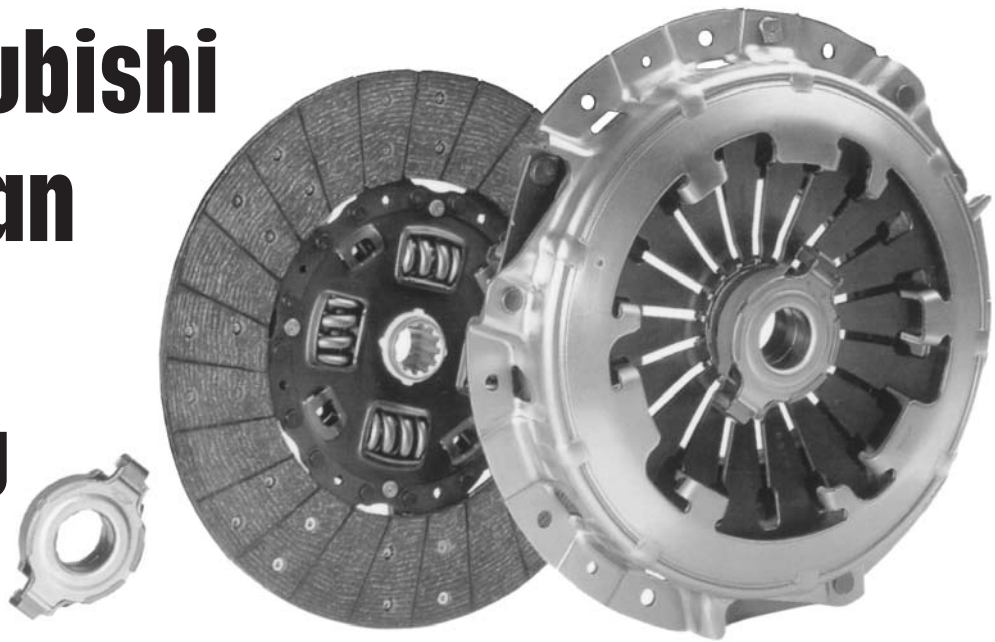

EXEDY

(Daikin Clutch)

Original Equipment Suppliers to:

Mitsubishi

Nissan

Hino

ISUZU

Clutch kits available for:

HINO:

ISUZU:

MITSUBIHI:

NISSAN:

Also: Ford Trader, Mazda T3500

From 3 tonne upwards

**“Original equipment” quality
at competitive pricing**