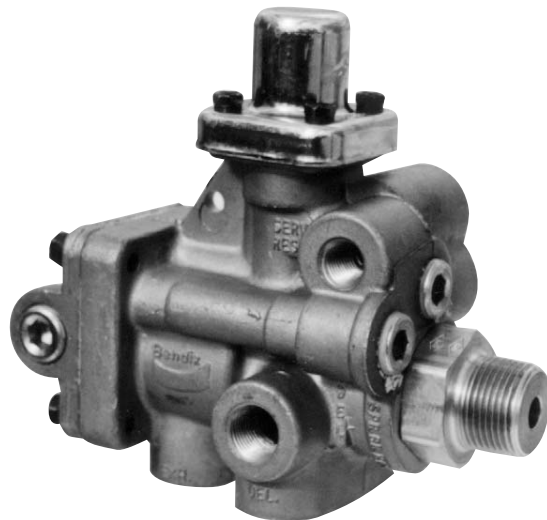

### R12 Relay Valve

Z-0102277 - 4lb crack  
Z-104561 - 5.5lb crack

### R12P Pilot Relay Valve

Z-109001

### SR2 Spring Brake Valve

Z-106835

### SR5 Spring Brake Valve

Z-109539